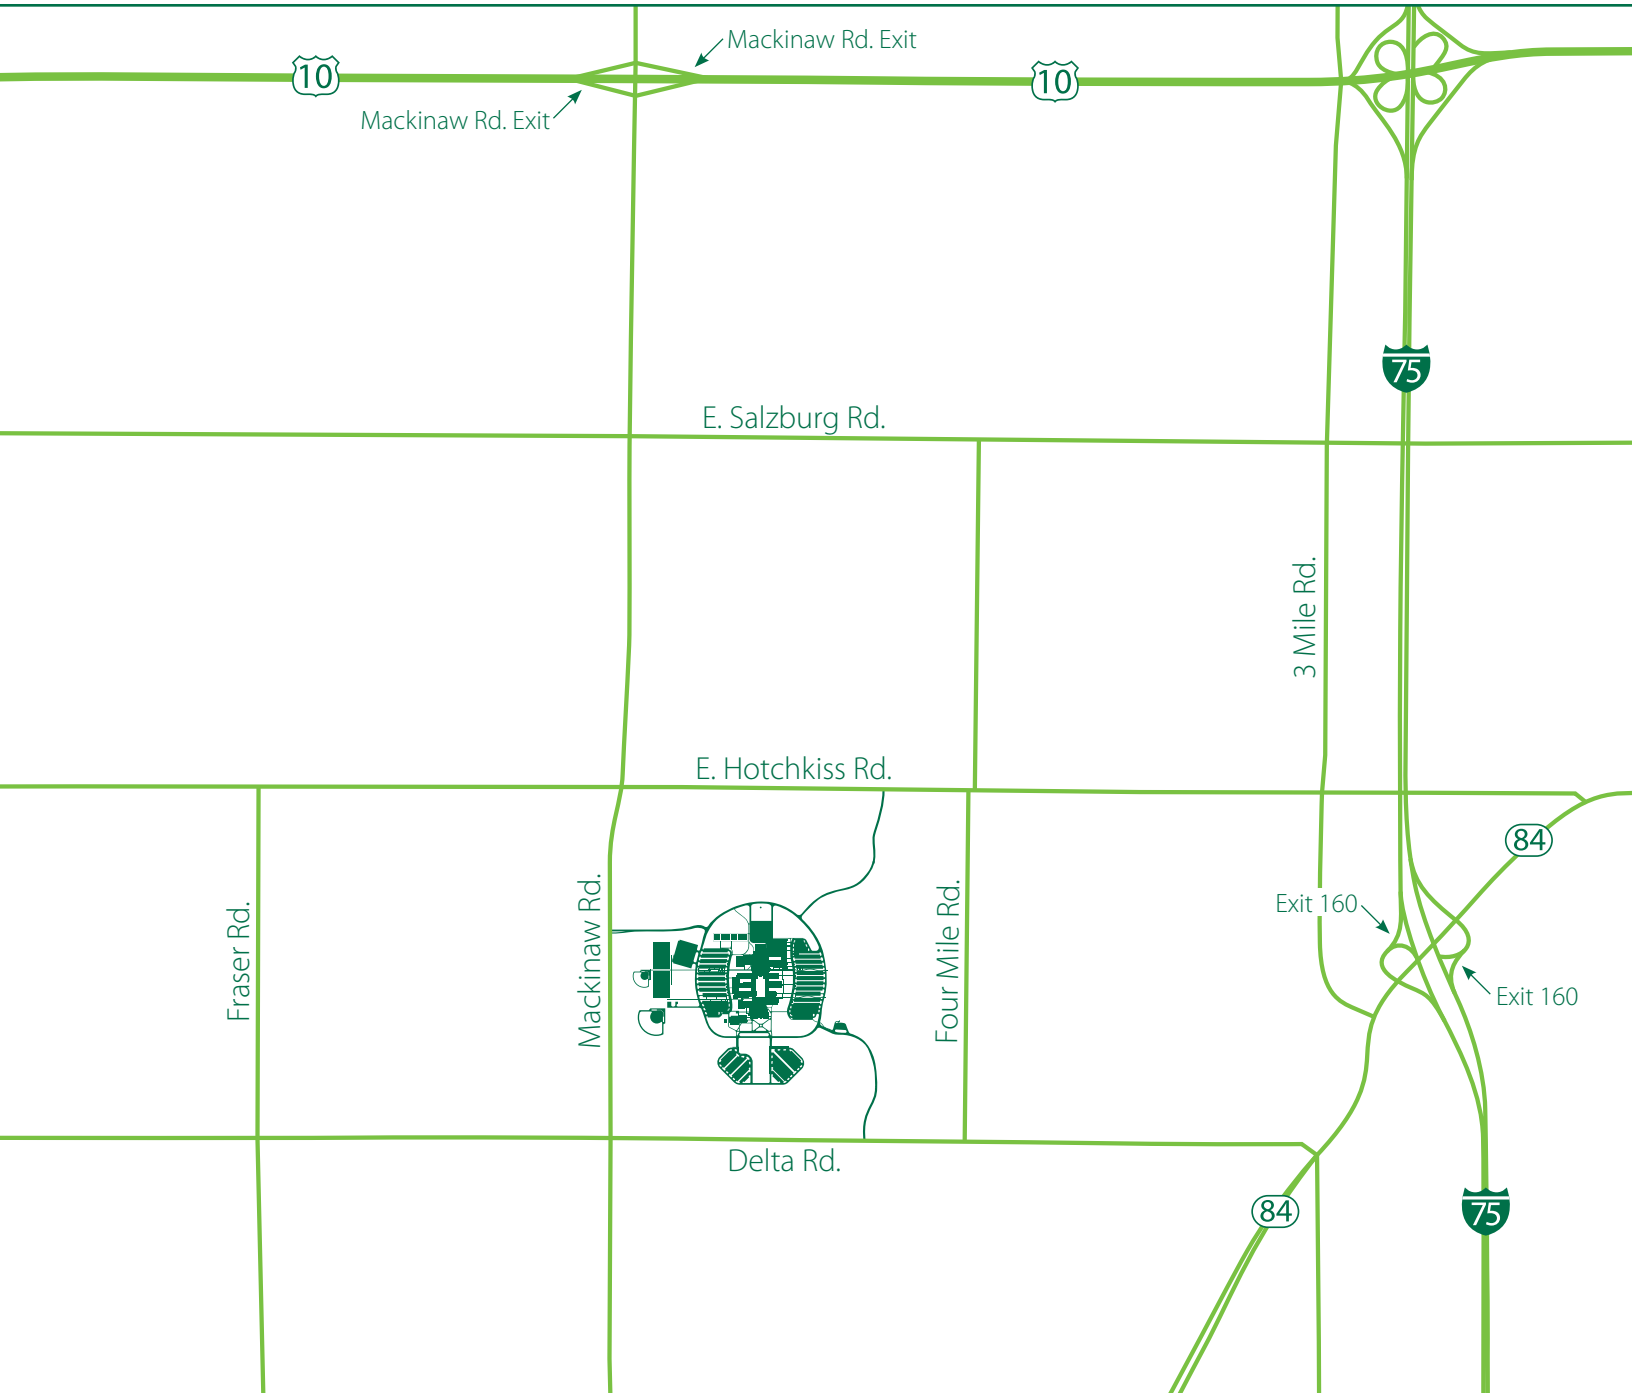

COURTYARD LEVEL (000 SERIES)

Bookstore	N015
Commons Food Court	N005
Radio & TV	A wing

UPPER LEVEL (200 SERIES)

ELEVATOR ✱

Rooms and Service Areas are identified by wing letter and level number.

SURROUNDING AREA

1961 Delta Road • University Center, MI 48710

FROM I-75

Take exit 160. Turn south onto M-84.
Travel 1/4 mile to the second traffic light.
Turn west onto Delta Road.
Travel 1-1/4 miles. Delta College entrance is on the right.

FROM US-10

Exit south at Mackinaw Road exit onto Mackinaw Road.
Travel south 2-1/4 miles, past the blinking light at Hotchkiss Road.
Delta College entrance is on the left.

Delta College is a Tobacco/Smoke Free Campus