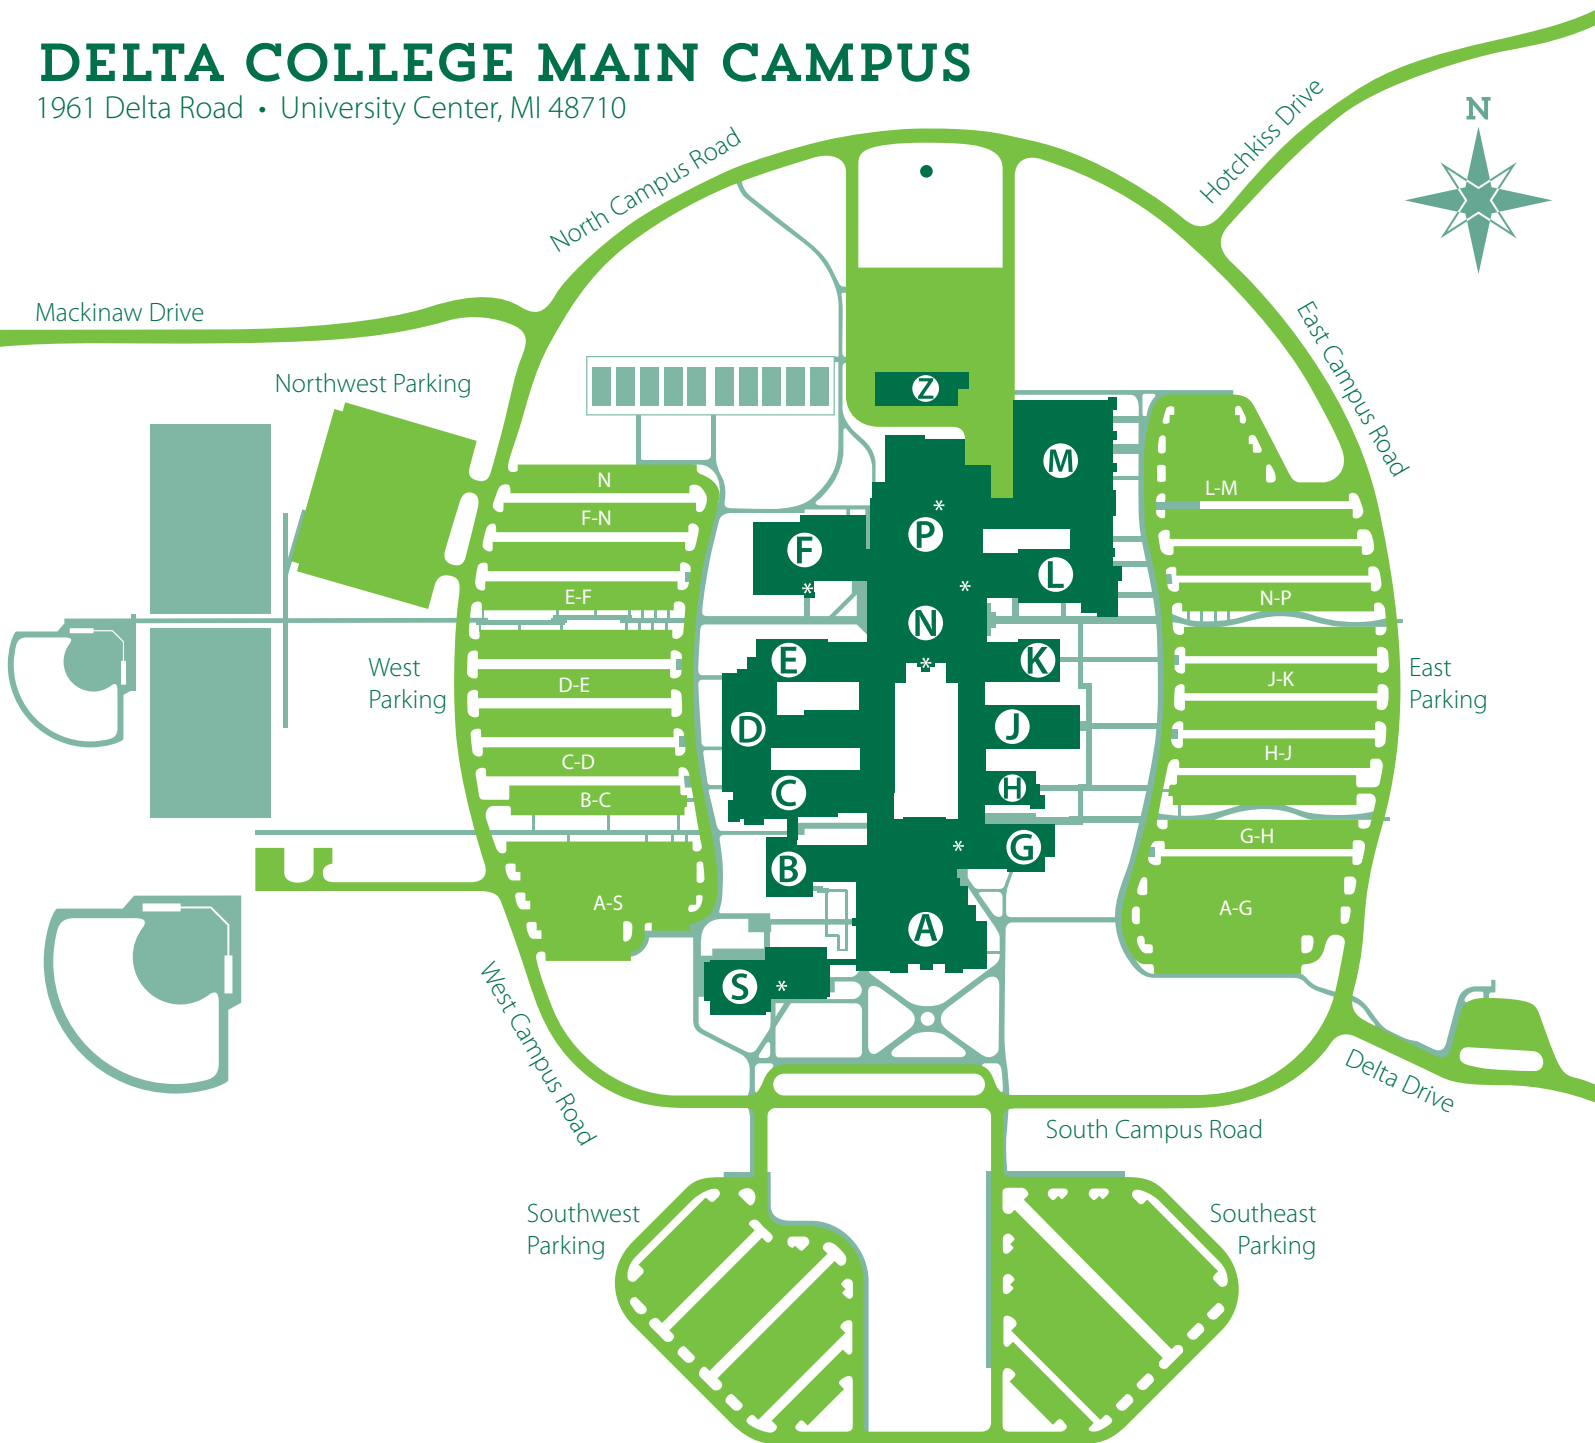

DELTA COLLEGE MAIN CAMPUS

1961 Delta Road • University Center, MI 48710

MAIN LEVEL (100 SERIES)

Admissions	H wing
Administration	B wing
Board Room	B151
Business Training	P wing
Dental Clinic	F131
Fitness & Recreation	P112
Galleria	S wing
Lecture Theater	G160
Pioneer Gym	N110
Shipping & Receiving	P108

COURTYARD LEVEL (000 SERIES)

Bookstore	N015
Commons Food Court	N005
Radio & TV	A wing

UPPER LEVEL (200 SERIES)

ELEVATOR ✱

Rooms and Service Areas are identified by wing letter and level number.

SURROUNDING AREA

1961 Delta Road • University Center, MI 48710

FROM I-75

Take exit 160. Turn south onto M-84.
Travel 1/4 mile to the second traffic light.
Turn west onto Delta Road.
Travel 1-1/4 miles. Delta College entrance is on the right.

FROM US-10

Exit south at Mackinaw Road exit onto Mackinaw Road.
Travel south 2-1/4 miles, past the blinking light at Hotchkiss Road.
Delta College entrance is on the left.

Delta College is a Tobacco/Smoke Free Campus